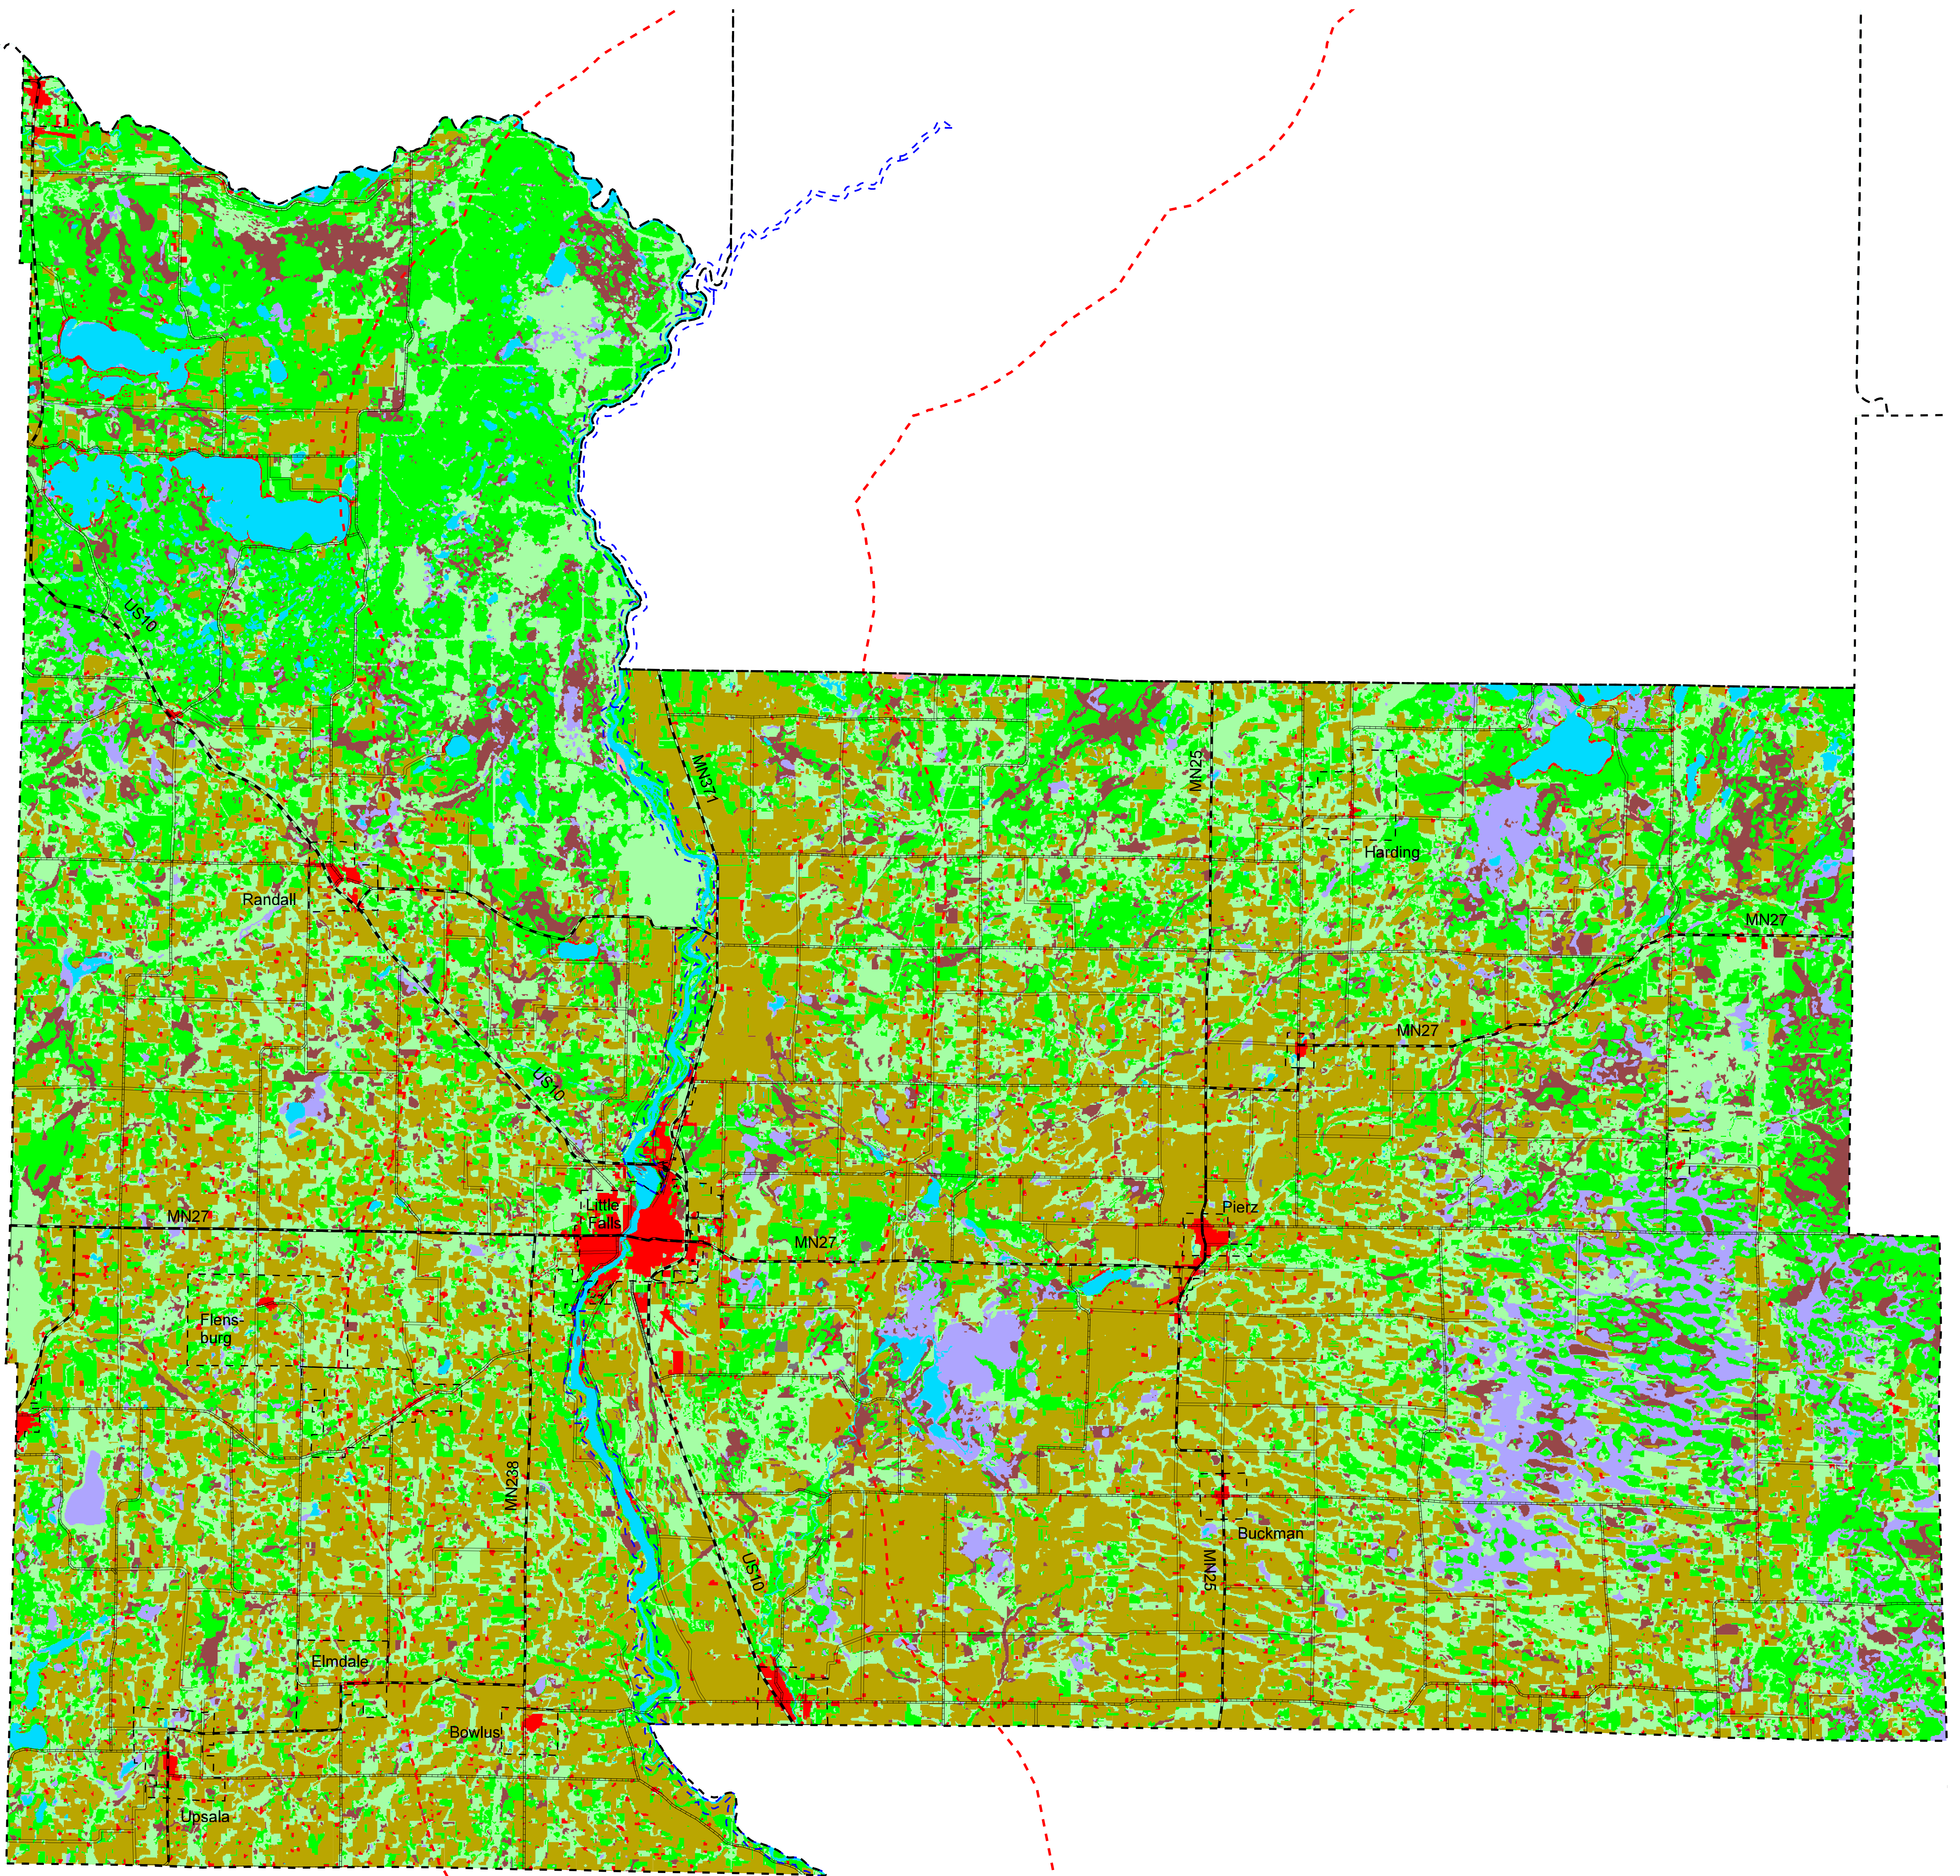

Mississippi Headwaters Corridor -- Morrison County Landuse

- County Bnd.
 - MHB River Corridor
 - Buffer
 - Cities
- Roads
- Trunk Highways
 - CSAH
 - County Roads
 - Township Roads
 - City Streets
- Landuse
- Urban/Rural Development
 - Cultivated Land
 - Hay/Pasture/Grassland
 - Brushland
 - Forested
 - Water
 - Bog/Marsh/Fen
 - Mining
 - Unknown